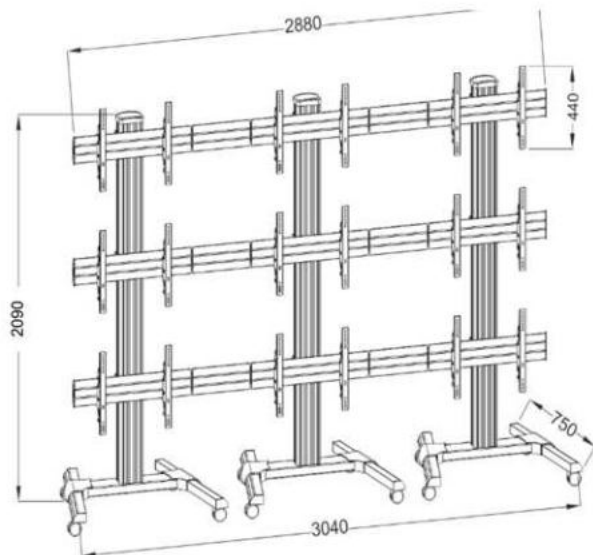

VIDEO WALL FLOOR STAND

SH 03x03VFS

9 Set Screen*

37" ~ 55"

600x400

15°

9x50Kg.